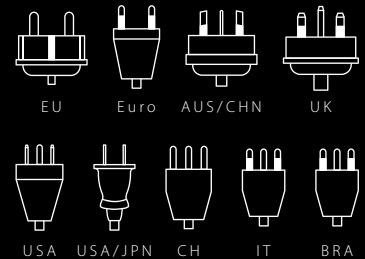

Compatibility Input