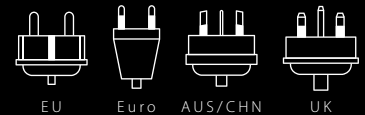

Compatibility Input