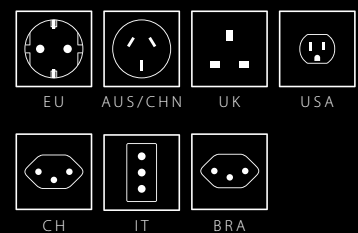

Compatibility Output