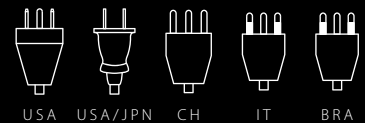

Compatibility Input